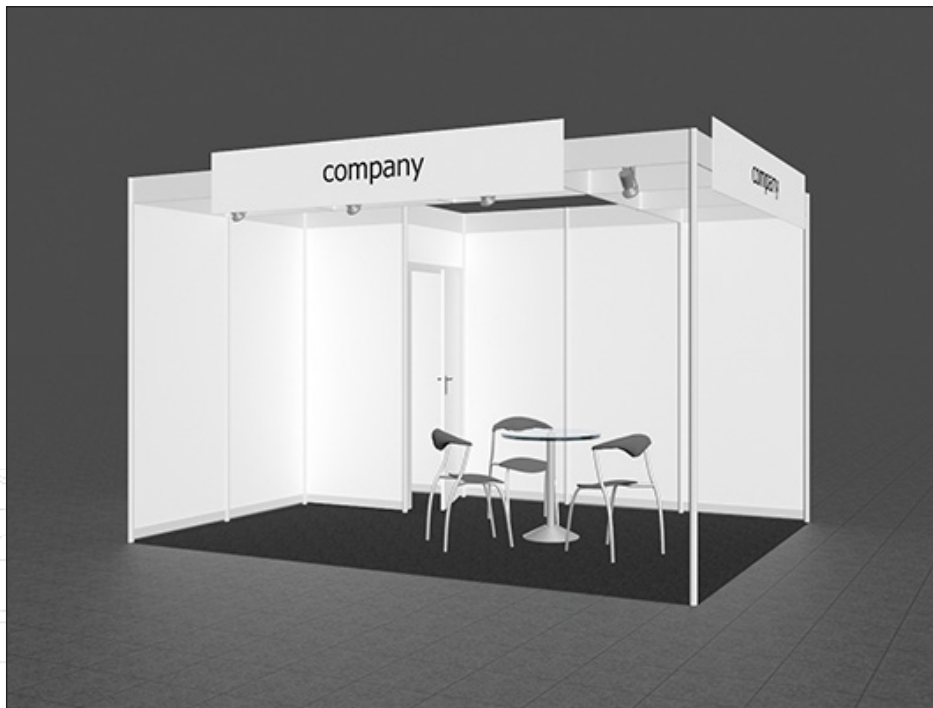

Example of complete package KLASSIK, 12 m²

Individual graphic design on request.

Printable data files must be provided by 20.04.2024 at the latest.

Equipment basic package:

- Stand construction system Octanorm Standard, aluminium, height 250 cm
- Wall panels white, plastic-coated, height 250 cm
- Ceiling grid on sides open to aisle, 1 m deep
- Spotlights mounted to busbars, 1 spotlight for every 3 m² stand area
- Fascia for company or product name on sides open to aisle
- Lettering in standard typeface Helvetica semibold, black
- Carpet (rib weave) in graphite grey or other standard colour
- Electrical connection with 230 V/3 kW incl. consumption and socket
- Planning and organisation incl. stand set-up and dismantling

Example of complete package MAXIMA 40, 12 m²

Individual graphic design on request.

Printable data files must be provided by 20.04.2024 at the latest.

Equipment basic package:

- Stand construction system Octanorm Maxima Light 40/40, aluminium, matt finish, height 250 cm
- Wall panels white, plastic-coated, height 250 cm
- Ceiling structure Maxima Light
- Spotlights mounted to busbars, 1 spotlight for every 3 m² stand area
- Fascia for company or product name on sides open to aisle
- Lettering in standard typeface Helvetica semibold, black
- Carpet (rib weave) in colour graphite grey or other standard colour
- Electrical connection with 230 V/3 kW incl. consumption and socket
- Planning and organisation incl. stand set-up and dismantling

Equipment complete package (incl. basic equipment):

- from 10 m² stand area 1 m² cabin with coat rack
- 3 bar stools ZETA, white
- 1 High table FERRUM 110, Ø 70 cm, top satinated glass
- Daily stand cleaning
- Daily waste disposal, 80 l sack