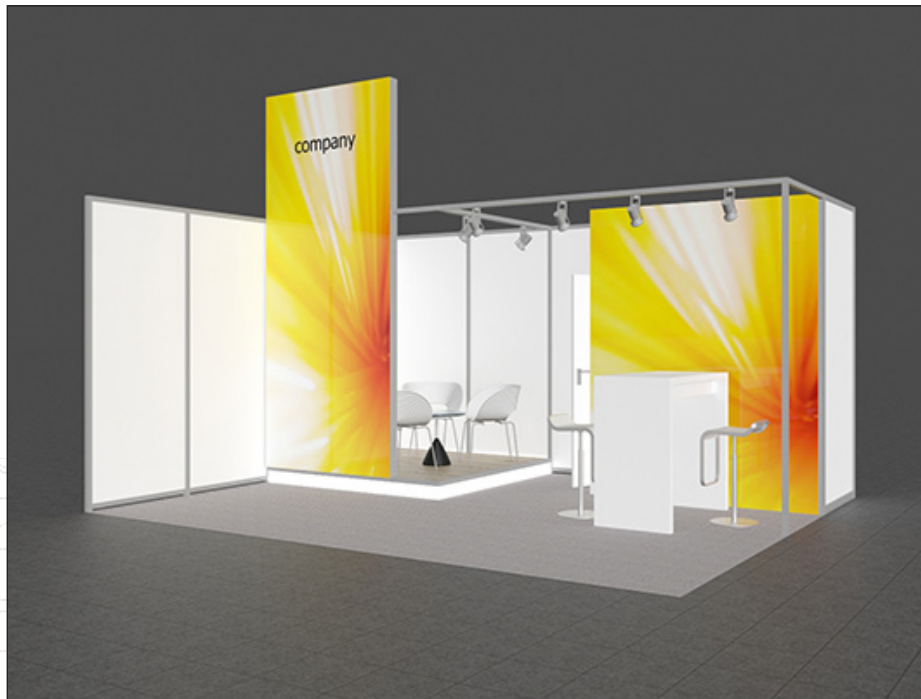

Equipment complete package (incl. basic equipment):

- from 10 m² stand area 1 m² cabin with coat rack
- 3 bar stools ZETA, white
- 1 High table FERRUM 110, Ø 70 cm, top satinated glass
- Daily stand cleaning
- Daily waste disposal, 80 l sack

Example of complete package LOOK, 20 m²

Individual graphic design on request.

Printable data files must be provided by 20.04.2024 at the latest.

Equipment basic package:

- Stand construction system Octanorm Maxima Light 40/40, aluminium, matt finish, height 250 cm
- Wall panels white, plastic-coated, height 250 cm
- Ceiling structure Maxima Light, height 250 cm
- Spotlights mounted to busbars, 1 spotlight for every 3 m² stand area
- Carpet (rib weave) in colour graphite grey or other standard colour
- 4 m² lounge area with flooring in wood texture, on pedestral with backlit acrylic edge, height 100 cm
- Shear wall, illuminated (double-sided), to separate the lounge area, 150 x 350 cm, 30 cm deep
- Digital printing all over on fabric on shear wall with individual motive (single-sided, outside), 150 x 350 cm (dxh)
- Digital printing all over on fabric on cabin wall with individual motive, 200 x 250 cm (dxh)
- 2 m² cabin, 200 x 100 cm with coat rack
- Electrical connection with 230 V/3 kW incl. consumption and outlet
- Planning and organisation incl. stand set-up and dismantling